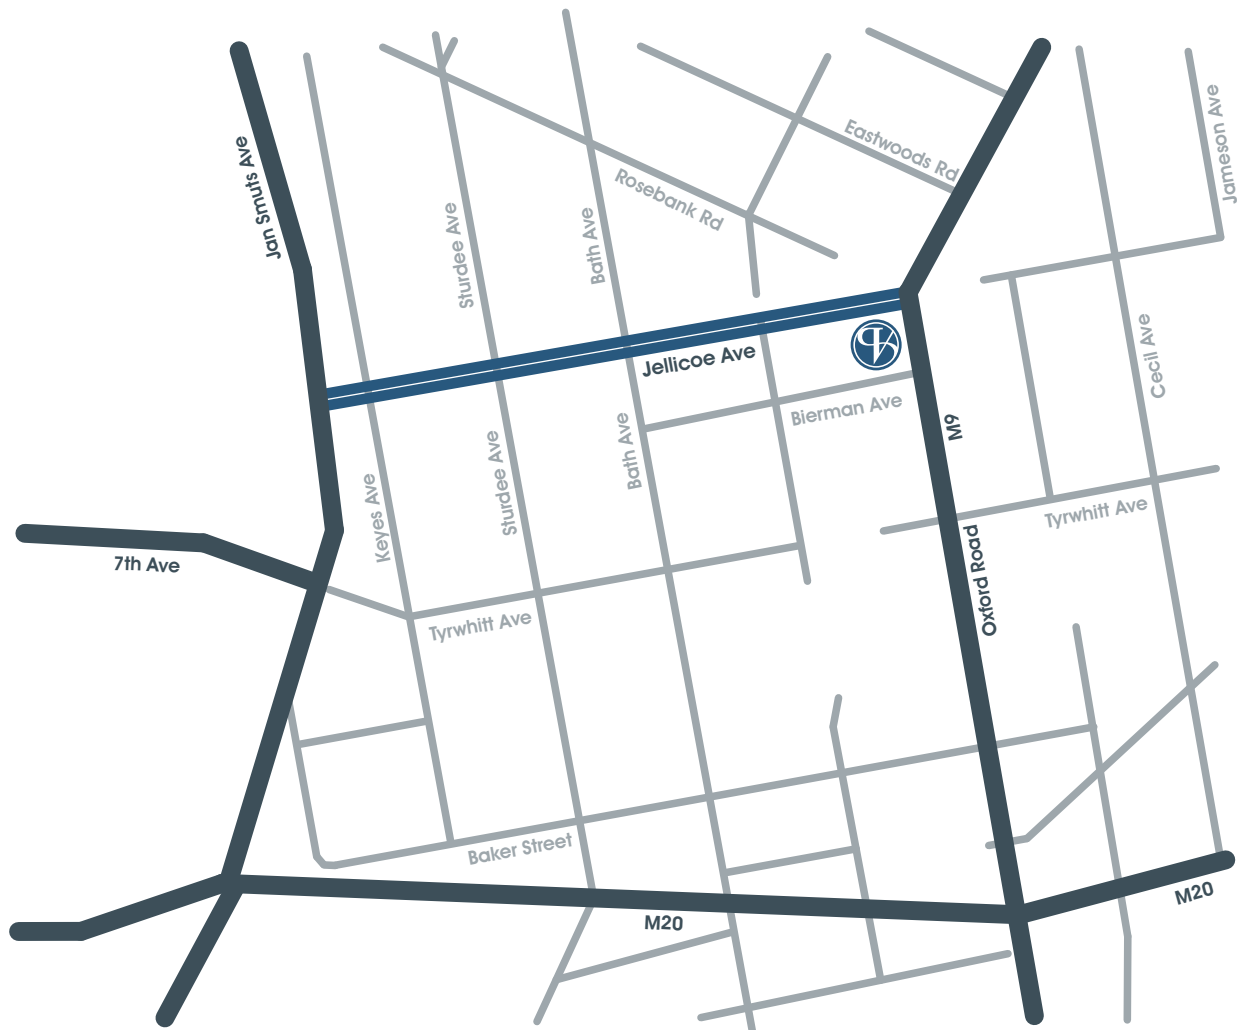

MAP

ProVérte

WEALTH & RISK MANAGEMENT

Directions from Johannesburg Zoo via M16

1. Head east on Upper Park Dr/M16 toward Ettrick Rd
2. Turn right onto Eastwold Way/M16
3. Turn left at the 2nd cross street onto Oxford Rd/M9
4. Turn left onto Jellicoe Ave
Destination will be on the left

32A Jellicoe Ave, Johannesburg, 2196

Directions from Caledon via R316

1. Head east on Corlett Dr/M30 toward Jacobs Ave
2. Turn left onto Atholl Oaklands Rd
3. Turn right onto Fort St
4. Turn right onto Cross St
5. Use any lane to turn left onto Oxford Rd/M9
6. Turn right onto Jellicoe Ave
Destination will be on the left